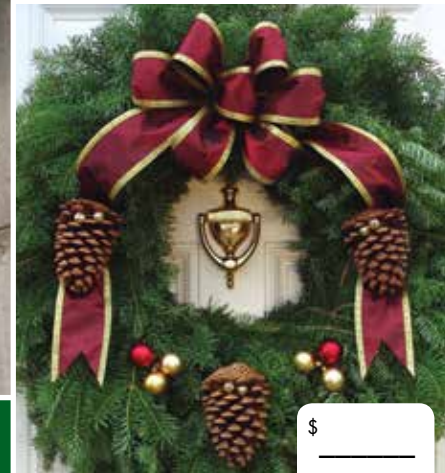

Victorian Christmas Wreath

(Shown with LED Light Set. Sold separately, see page 4)

\$ _____

HOLIDAY FUNDRAISER

Enjoy the beauty and fragrance of handcrafted evergreens throughout the Holiday Season!

HELP SUPPORT OUR YOUTH AND JOIN IN THE SPIRIT OF THE HOLIDAYS!

Fundraiser For: _____

\$ _____

MATCHING DOOR SPRAYS OF MIXED EVERGREENS ARE APPROXIMATELY 26" LONG

◀ CLASSIC WREATH

This popular wreath is as traditional as Christmas itself. The Balsam Fir Classic Wreath is tastefully decorated with a long tailed, gold-backed velveteen bow and white tipped and glittered Ponderosa pine cones accented with red jingle bells which match the generous red bow.

CRANBERRY SPLASH ▶ WREATH

This elegant Balsam Fir Wreath is festively decorated with a fabulous fabric bow with wired edges and is backed with a glitter gold faux cedar branch. The Ponderosa pine cones which are accented with gold jingle bells are backed with sprigs of faux cranberry which add a truly merry look to this Christmas Wreath.